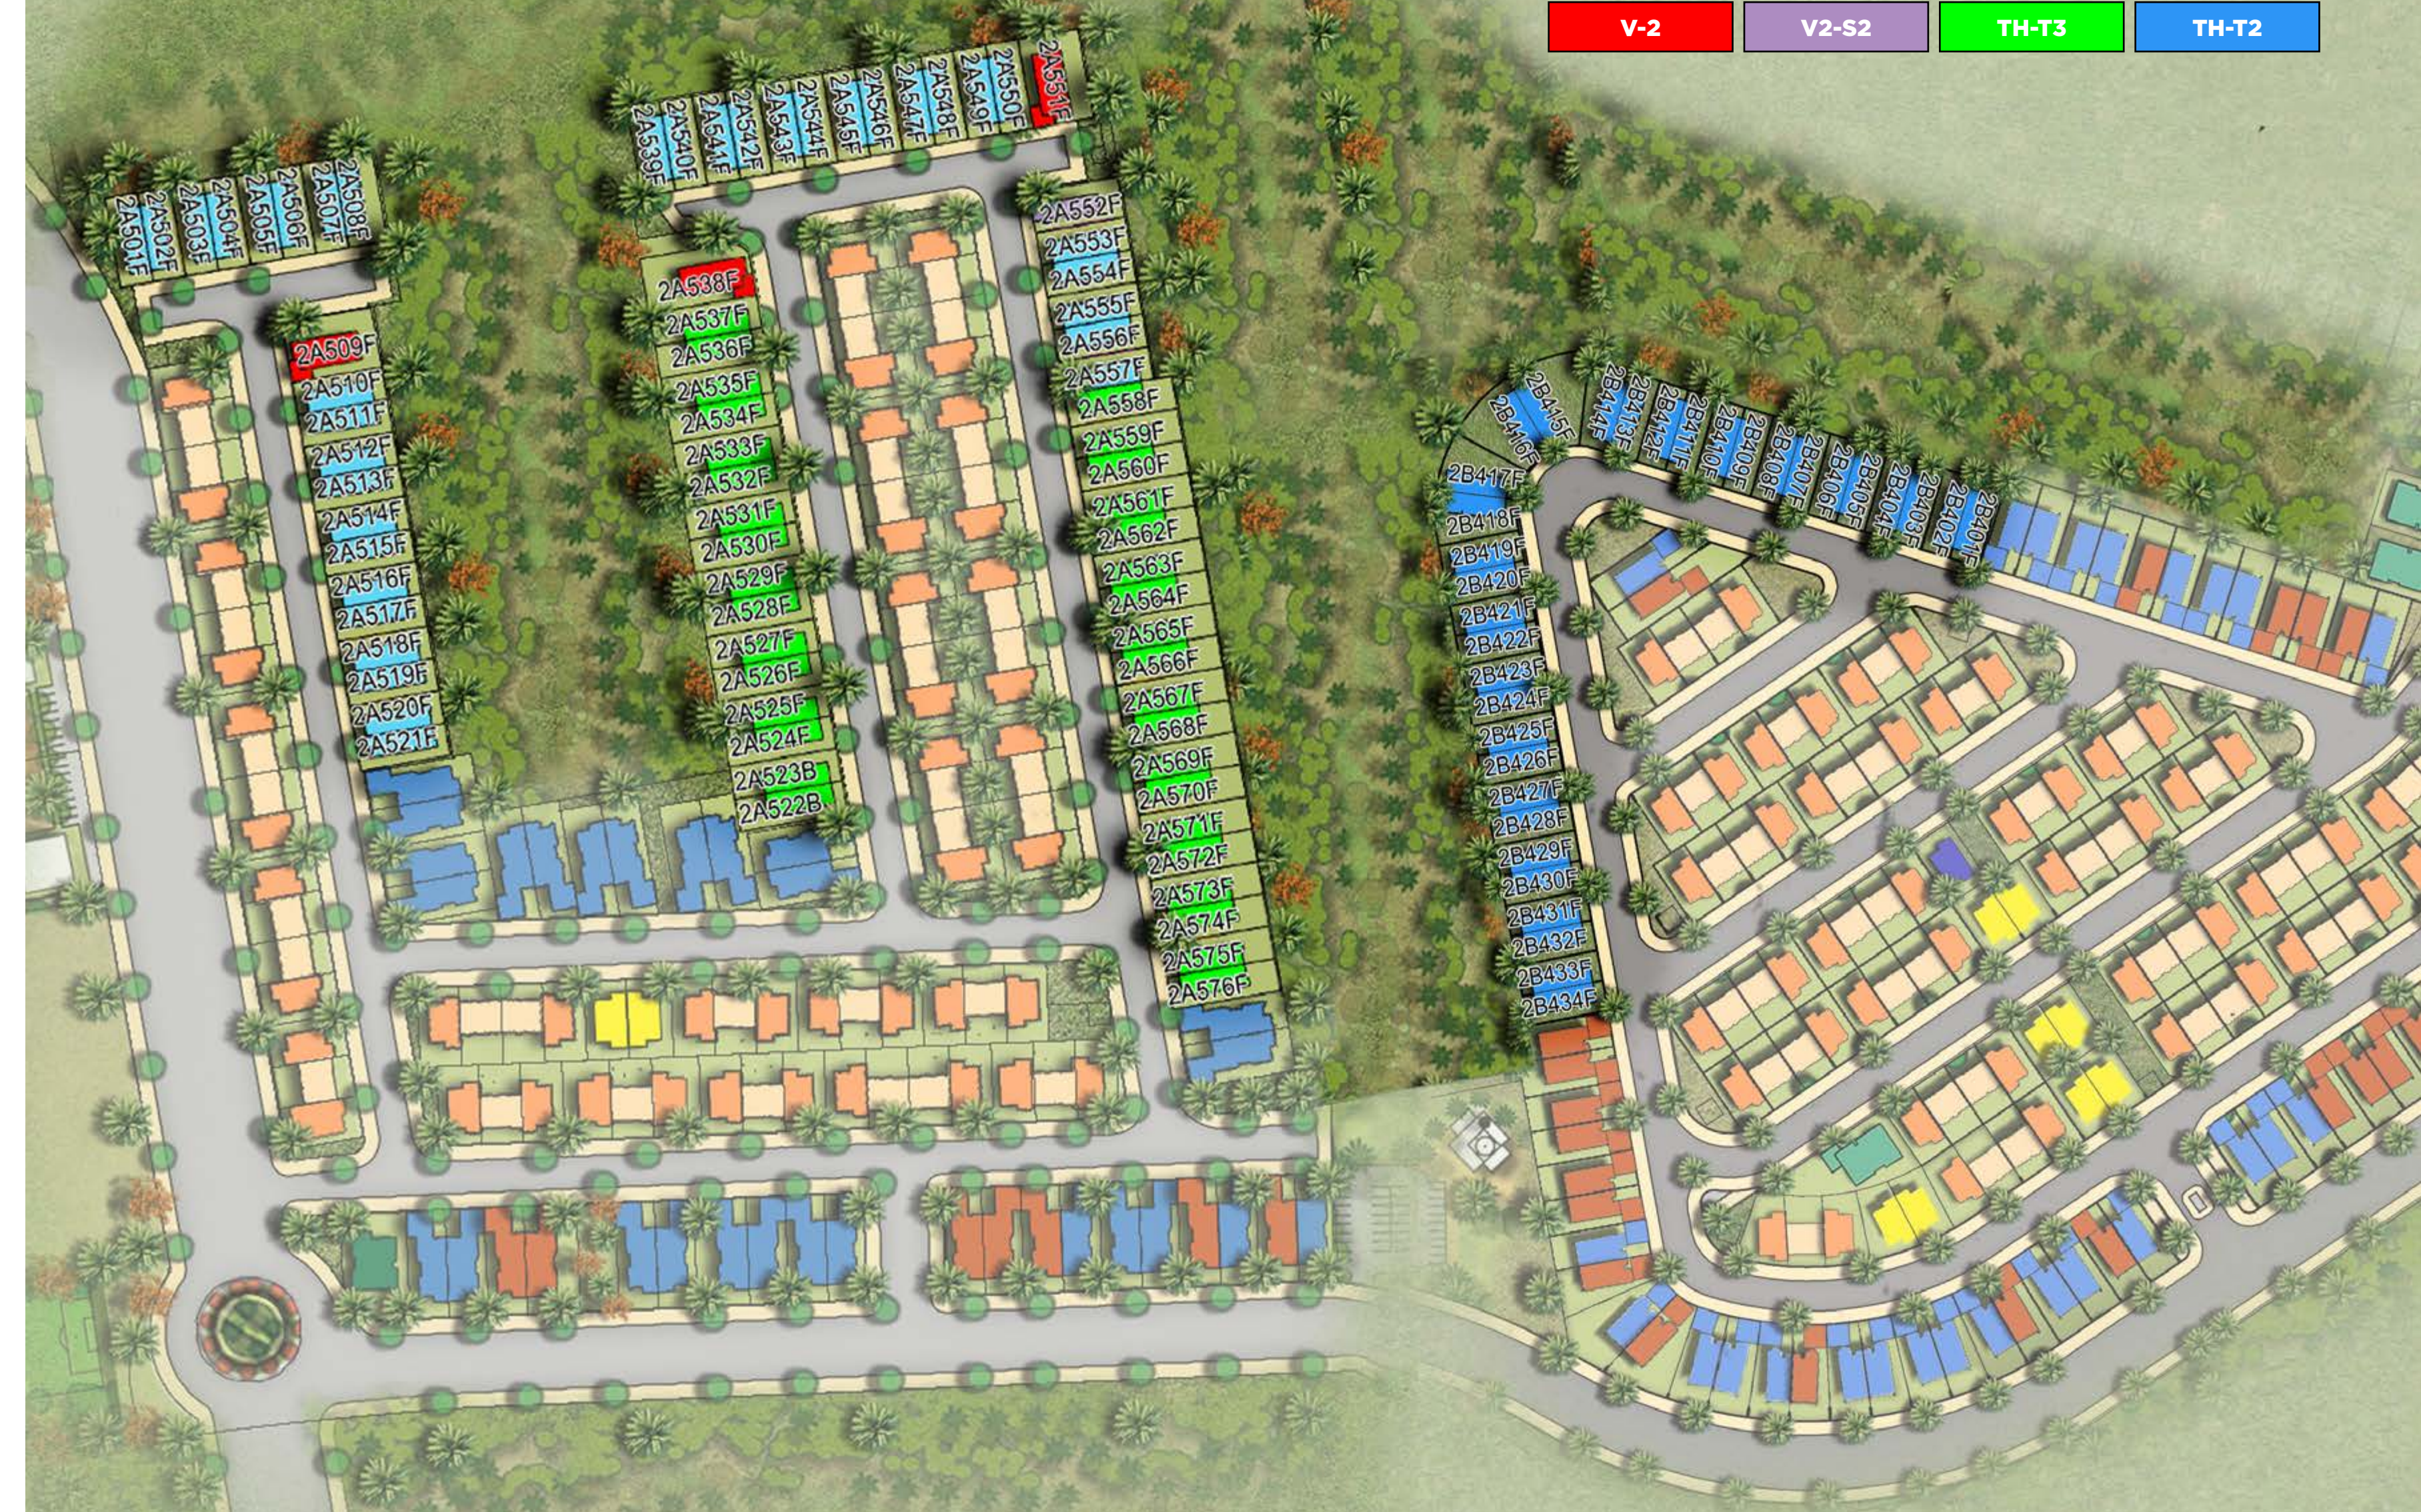

## Luxury of Location

### CLOSE TO EVERYTHING

The Trump Estates Park Residences take pride of place at DAMAC Hills. Just a short journey from the centre of the city, along Al Qudra Road in Dubailand, yet they feel like a world apart. Access to every other part of the city is as easy as it gets – just 10 minutes away from the major arterial road network and within 20 minutes of Dubai International Airport.

A COLLECTION OF  
OUR ELEGANT HOMES  
THE VILLA TYPES

THE TRUMP ESTATES  
PARK RESIDENCES

- V-2
- V2-S2
- TH-T3
- TH-T2

- 2A501F
- 2A502F
- 2A503F
- 2A504F
- 2A506F
- 2A507F
- 2A508F
- 2A509F
- 2A510F
- 2A511F
- 2A512F
- 2A513F
- 2A514F
- 2A515F
- 2A516F
- 2A517F
- 2A518F
- 2A519F
- 2A520F
- 2A521F
- 2A522B
- 2A523B
- 2A524F
- 2A525F
- 2A526F
- 2A527F
- 2A528F
- 2A529F
- 2A530F
- 2A531F
- 2A532F
- 2A533F
- 2A534F
- 2A535F
- 2A536F
- 2A537F
- 2A538F
- 2A539F
- 2A540F
- 2A541F
- 2A542F
- 2A543F
- 2A544F
- 2A545F
- 2A546F
- 2A547F
- 2A548F
- 2A549F
- 2A550F
- 2A551F
- 2A552F
- 2A553F
- 2A554F
- 2A555F
- 2A556F
- 2A557F
- 2A558F
- 2A559F
- 2A560F
- 2A561F
- 2A562F
- 2A563F
- 2A564F
- 2A565F
- 2A566F
- 2A567F
- 2A568F
- 2A569F
- 2A570F
- 2A571F
- 2A572F
- 2A573F
- 2A574F
- 2A575F
- 2A576F