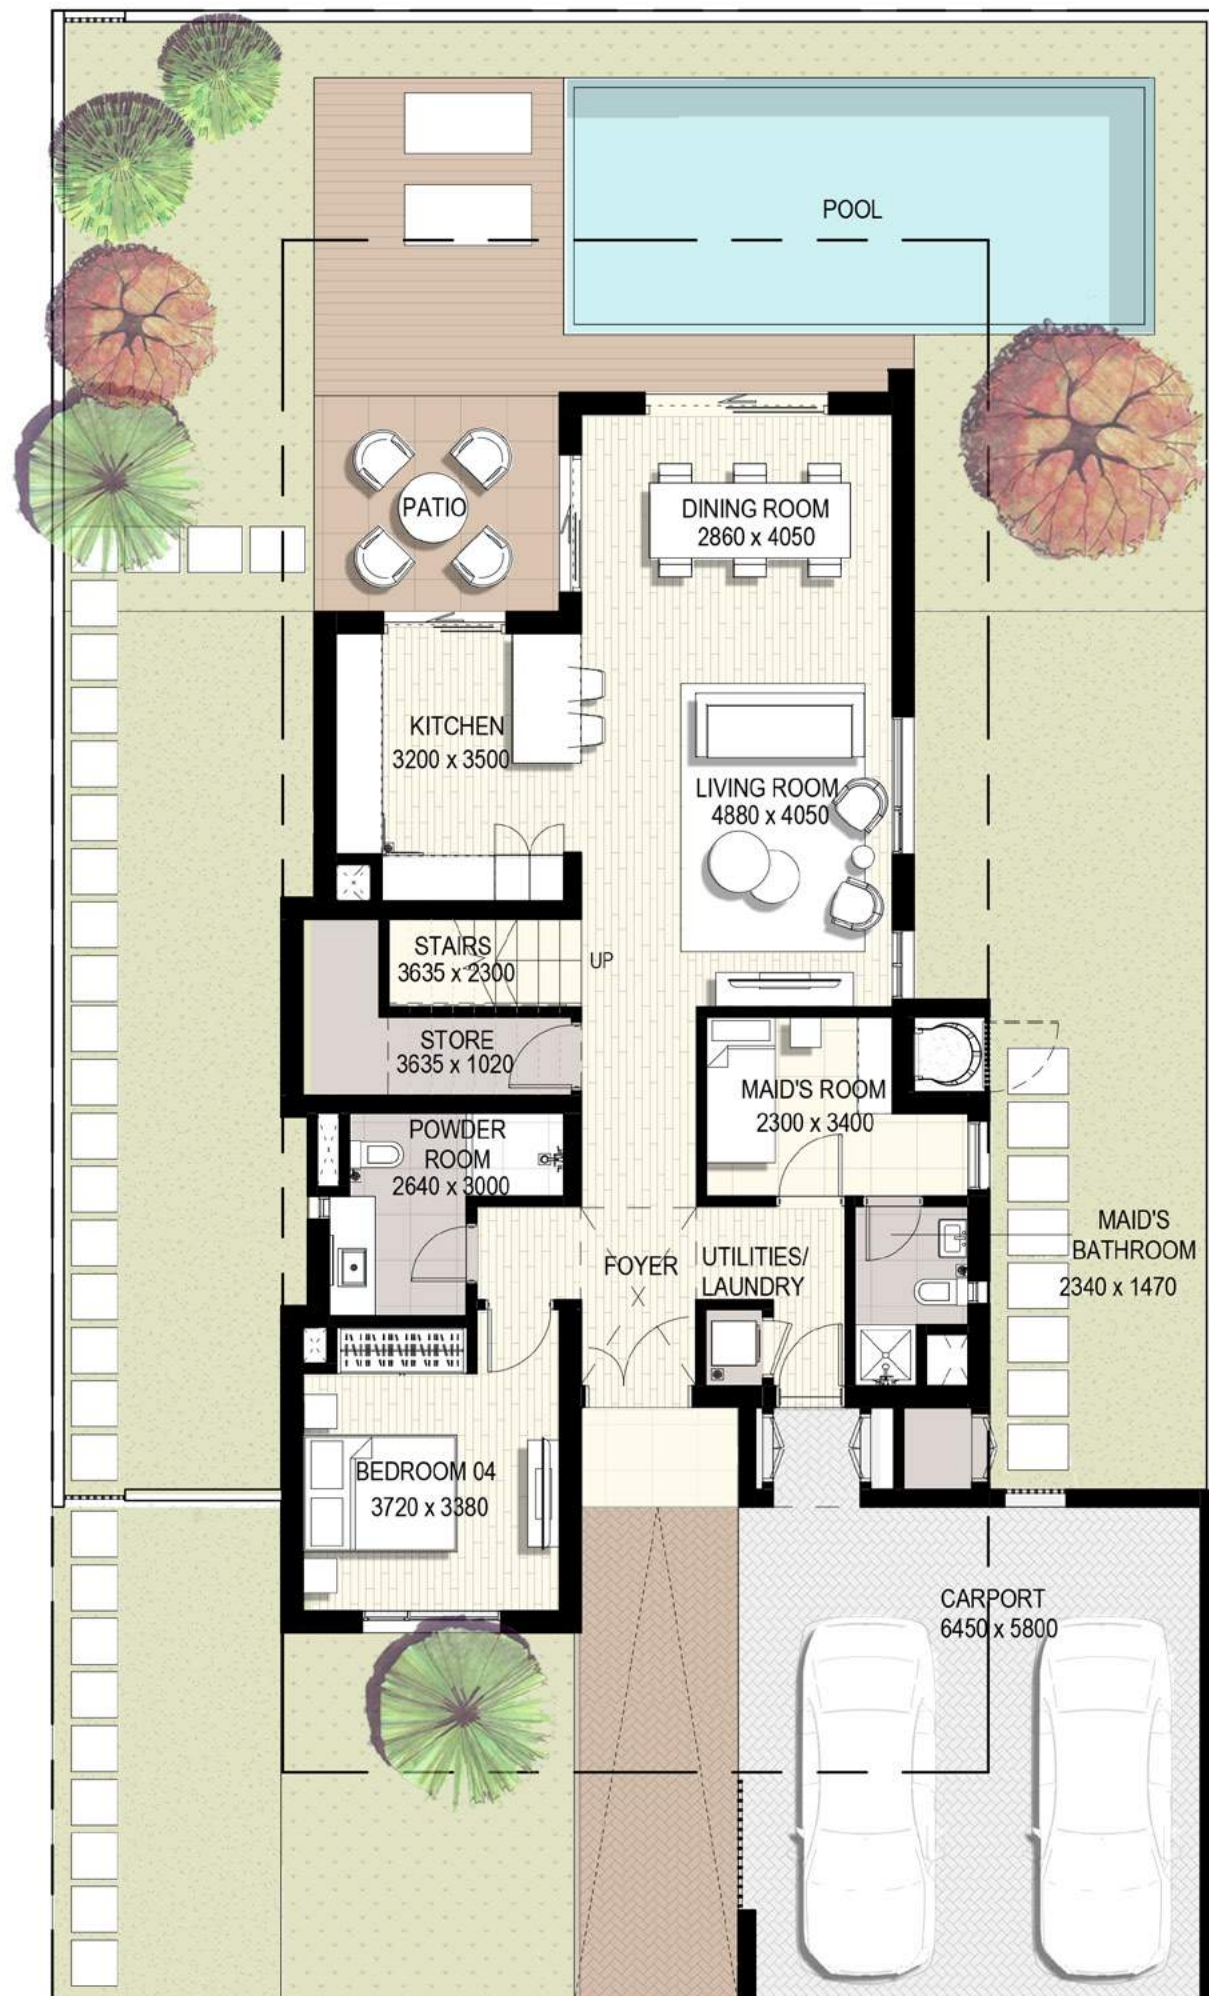

GOLF LINKS

EMAAR SOUTH

LOCATED ALONGSIDE
18-HOLE GOLF COURSE
FEATURING ELEGANTLY
DESIGNED VILLAS

YOUR MEMORIES
START HERE

4 BEDROOM
BACK VIEW

BREEZING INTO
THE FUTURE

5 BEDROOM
FRONT VIEW

LEGEND

- ① VILLAS
- ② GATED ENTRY
- ③ REC CENTER
- ④ LINEAR PARK
- ⑤ SIKKA
- ⑥ GOLF COURSE

GOLF LINKS

MASTERPLAN

-  5 - BEDROOM VILLA
-  4 - BEDROOM VILLA
-  REC. CENTER

GOLF LINKS

FLOOR PLANS

EMAAR SOUTH

Ground Floor

First Floor

Villa 1

No of Bedrooms: 5

Total built up area : **356.9 m2 3,842 ft2**

Ground Floor

First Floor

Villa 2

No of Bedrooms: 4

Total built up area : **274.35 m2 2,953 ft2**