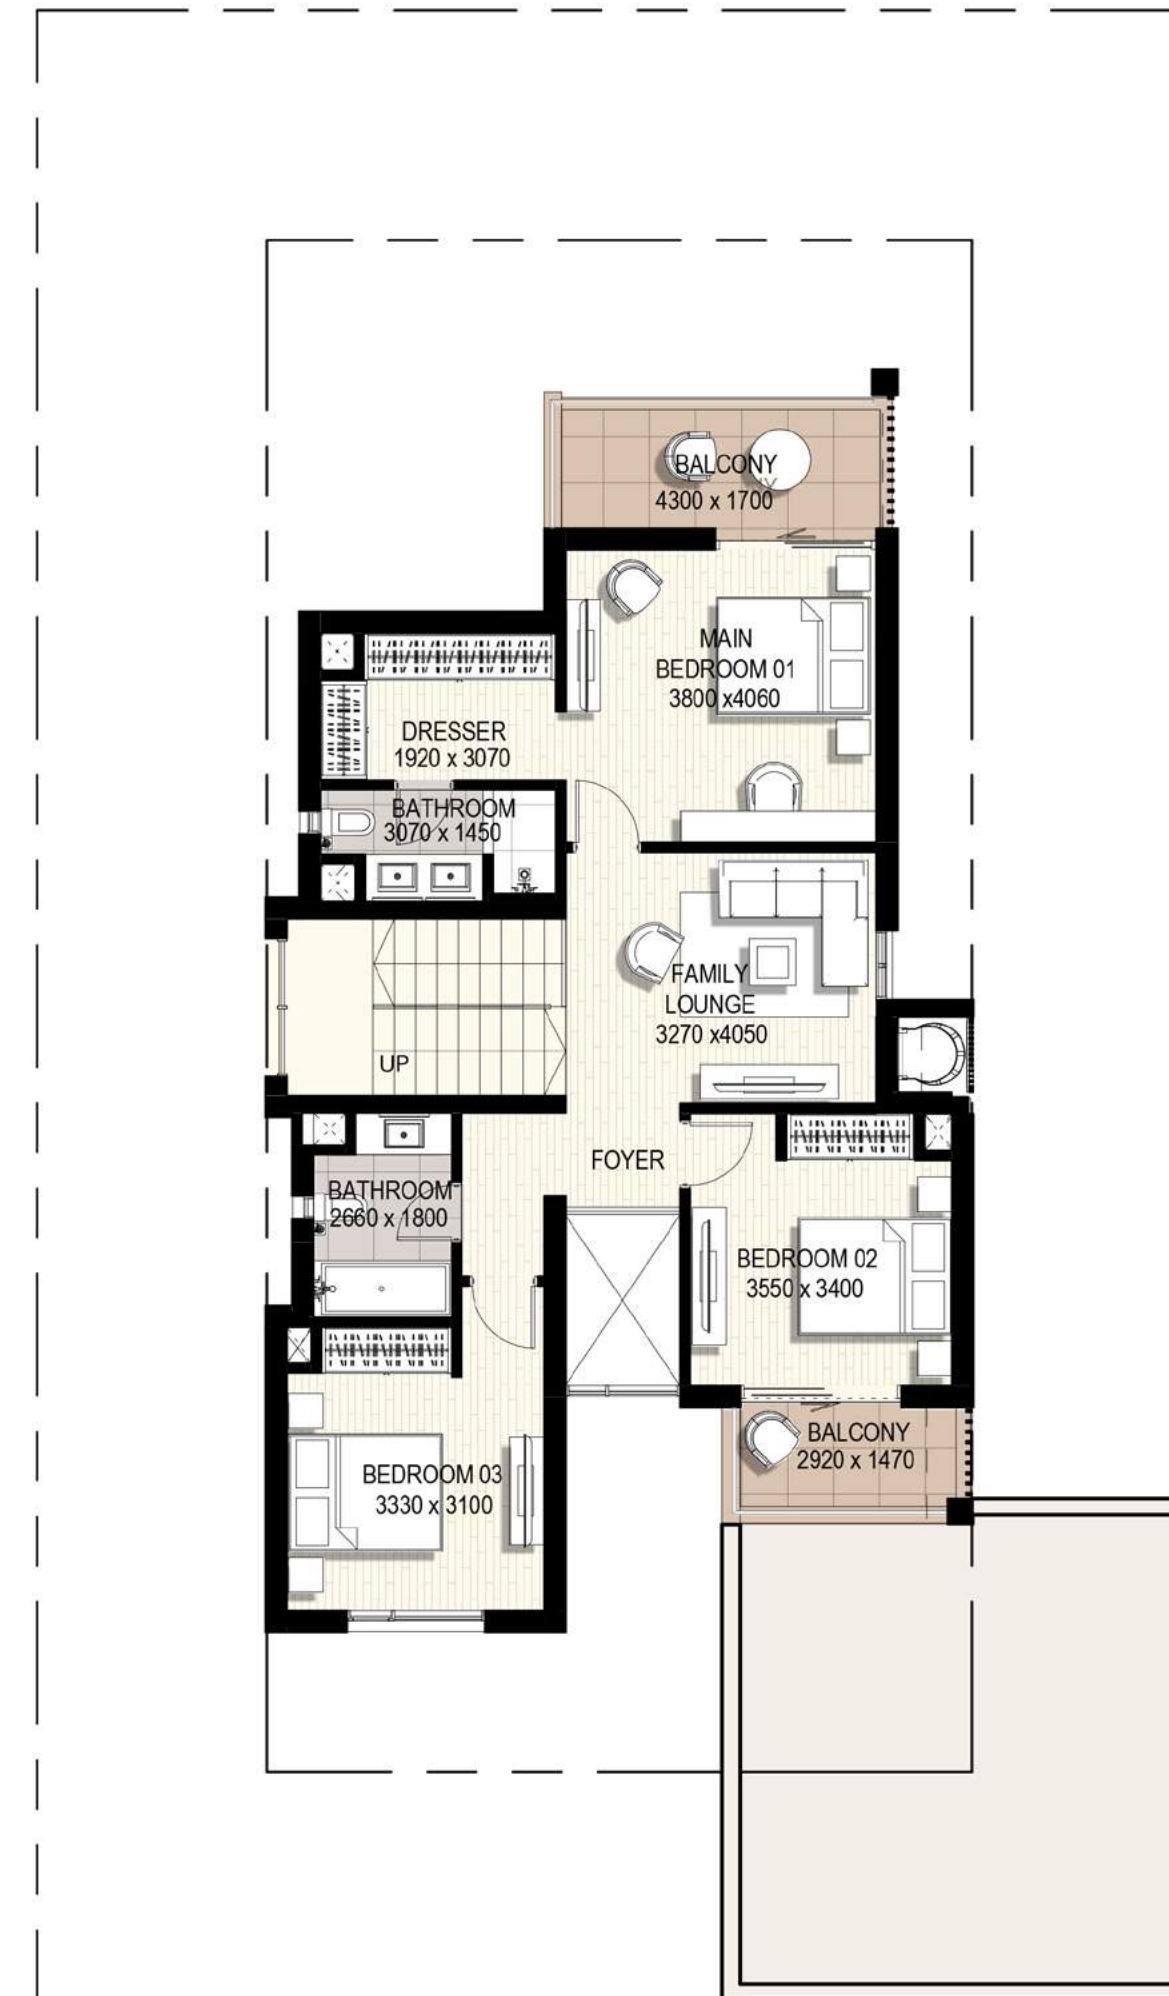

- ① VILLAS
- ② GATED ENTRY
- ③ REC CENTER
- ④ LINEAR PARK
- ⑤ SIKKA
- ⑥ GOLF COURSE

GOLF LINKS

MASTERPLAN

-  5 - BEDROOM VILLA
-  4 - BEDROOM VILLA
-  REC. CENTER

GOLF LINKS

FLOOR PLANS

EMAAR SOUTH

Ground Floor

First Floor

Villa 1

No of Bedrooms: 5

Total built up area : **356.9 m2 3,842 ft2**

Ground Floor

First Floor

Villa 2

No of Bedrooms: 4

Total built up area : **274.35 m2 2,953 ft2**